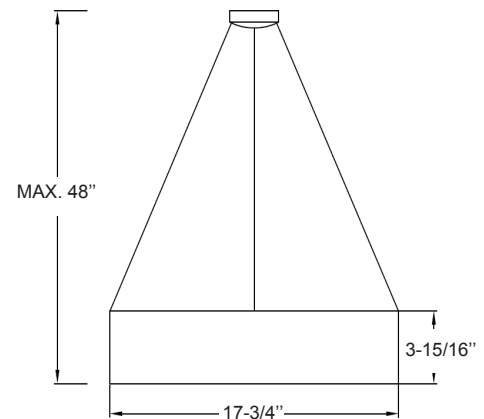

Extrusion Dimensions

Ordering Information

KLOOP LED Series	18'' Size 18''	LED System LTG1- Standard LTG2- Low LTG3- High C- Custom Output (ie-C3500Lm)	Color Temp 3000K 3500K	Voltage 120 277 UNV	AC Mounting AC- Air Craft Cable (adjusts up to 48'')	DB Driver DB- Standard 10% Dimming (0-10V)	Options EM-Emergency Pack (Driver Remote) FC- Flat Canopy (Driver Remote) 90CRI- CRI of 90+
------------------	----------------------	---	------------------------------	------------------------------	--	---	--