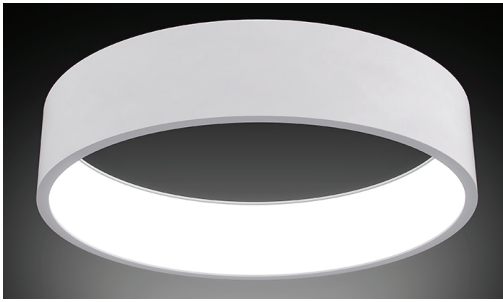

PROJECT: _____

TYPE: _____

NOTES: _____

KLOOP LED 18''

Suspended, architectural LED 'ring' providing uplight and downlight. Great for lobbies and modern office spaces. Available suspended with cable/canopy up to 48". Custom colors available.

Features

- Glare-free lighting
- Custom Colors and Outputs Available
- Damp Location Rated
- CRI Value: 80+; available in 90+
- 5 year, 50,000 hour lamp life Warranty
- 3000k and 3500k color temperatures available

Applications

- Offices
- Lobbies
- Retail Stores
- Reception Areas
- Corridors

Details

Construction: Die formed and embossed, heavy gauge cold rolled steel housing. Spun steel trim.

Optics: Custom molded opal lens.

Ordering Example: KLOOP LED-18''-LTG1-4000K-UNV-AC-DB-EM