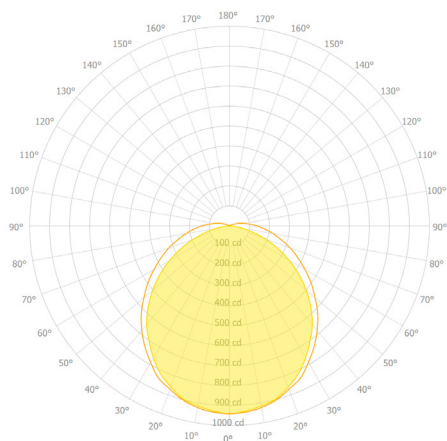

EXTRUSION DIMENSIONS

LED SYSTEM INFORMATION

	Nominal System Watts	Nominal Delivered Lumens	Nominal Efficacy
Standard (LTG1)	7.25 W/ft	675 Lm/ft	90 Lm/W
Low (LTG2)	5 W/ft	450 Lm/ft	90 Lm/W
High (LTG3)	8.75 W/ft	750 Lm/ft	86 Lm/W

Based on a 3500K luminaire using one driver. Please consult factory for custom lumen outputs & wattage.

ORDERING

1 - FIXTURE ID KCRD3-LED	2 - LENGTH 2 - 2 ft 4 - 4 ft 8 - 8 ft x'-x" - Custom (specify length) **Patterns available consult factory	3 - COLOR TEMP 27 - 2700K/90 CRI 30 - 3000K/90 CRI 35 - 3500K/90 CRI 40 - 4000K/90 CRI 50 - 5000K/90 CRI	4 - LED SYSTEM LTG1 - Standard LTG2 - Low LTG3 - High C - Custom Output (ie-C550Lm/ft)	5 - VOLTAGE UNV - Universal (120/277V)	6 - DRIVER (Remote) DB - Standard 10% Dimming (0-10V) DB1% - 1% Dimming (0-10V) DB.01% - .01% Dimming (0-10V) L3DA - Lutron 3-wire 1% Dimming LDE1 - Lutron Digital EcoSystem LDE5 - 5 Series EcoSystem; 5% Dimming
------------------------------------	--	--	---	--	--

DATE	PROJECT	FIRM	TYPE
------	---------	------	------

KCRD3-LED 4FT LTG1 3500K
 DELIVERED LUMENS: 2,701 Lm
 TOTAL WATTS: 30W
 EFFICACY: 93 Lumens/Watt

ZONAL LUMEN SUMMARY

ZONE	LUMENS	% LAMP	% FIXTURE
0.00 - 30.00	723.37	21.64	25.95
0.00 - 40.00	1172.74	35.09	42.07
0.00 - 60.00	2043.39	61.14	73.30
0.00 - 90.00	2701.37	80.82	96.90
90.00 - 120.00	0.00	0.00	0.00
90.00 - 150.00	0.00	0.00	0.00
90.00 - 180.00	0.00	0.00	0.00
0.00 - 180.00	2701.37	83.40	100.00

KCRD3-LED 4FT LTG2 3500K
 DELIVERED LUMENS: 3,694Lm
 TOTAL WATTS: 20W
 EFFICACY: 93 Lumens/Watt

ZONAL LUMEN SUMMARY

ZONE	LUMENS	% LAMP	% FIXTURE
0.00 - 30.00	486.28	21.64	25.95
0.00 - 40.00	788.04	35.08	42.06
0.00 - 60.00	1373.27	61.13	73.29
0.00 - 90.00	1815.80	80.82	96.91
90.00 - 120.00	0.00	0.00	0.00
90.00 - 150.00	0.00	0.00	0.00
90.00 - 180.00	0.00	0.00	0.00
0.00 - 180.00	1873.77	83.40	100.00