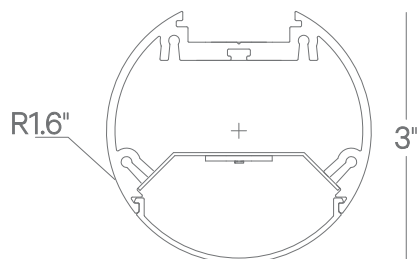

CONSTRUCTION Extruded Aluminum Housing and Sheet Metal End Caps. Formed Steel gear Tray. **OPTICS** Extruded High Transmission Satin Acrylic Lens With No LED Imaging.

WARRANTY 5 Year Limited Warranty (Covers Standard Components) **FINISH** Standard Powder-Coated White. Custom RAL Colors Available

EXTRUSION DIMENSIONS

LED SYSTEM INFORMATION

	Nominal System Watts	Nominal Delivered Lumens	Nominal Efficacy
Standard (LTG1)	7.25 W/ft	675 Lm/ft	90 Lm/W
Low (LTG2)	5 W/ft	450 Lm/ft	90 Lm/W
High (LTG3)	8.75 W/ft	750 Lm/ft	86 Lm/W

Based on a 3500K luminaire using one driver. Please consult factory for custom lumen outputs & wattage.

ORDERING

1 - FIXTURE ID KCRD3-LED	2 - LENGTH 2 - 2 ft 4 - 4 ft 8 - 8 ft x'-x" - Custom (specify length) **Patterns available consult factory	3 - COLOR TEMP 27 - 2700K/90 CRI 30 - 3000K/90 CRI 35 - 3500K/90 CRI 40 - 4000K/90 CRI 50 - 5000K/90 CRI	4 - LED SYSTEM LTG1 - Standard LTG2 - Low LTG3 - High C - Custom Output (ie-C550Lm/ft)	5 - VOLTAGE UNV - Universal (120/277V)	6 - DRIVER (Remote) DB - Standard 10% Dimming (0-10V) DB1% - 1% Dimming (0-10V) DB.01% - .01% Dimming (0-10V) L3DA - Lutron 3-wire 1% Dimming LDE1 - Lutron Digital EcoSystem LDE5 - 5 Series EcoSystem; 5% Dimming
------------------------------------	--	--	---	--	--