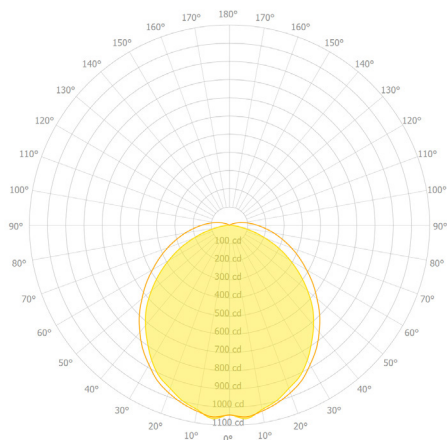

EXTRUSION DIMENSIONS

LED SYSTEM INFORMATION

	Nominal System Watts	Nominal Delivered Lumens	Nominal Efficacy
Standard (LTG1)	7.25 W/ft	675 Lm/ft	90 Lm/W
Low (LTG2)	5 W/ft	450 Lm/ft	90 Lm/W
High (LTG3)	8.75 W/ft	750 Lm/ft	86 Lm/W

DATE	PROJECT	FIRM	TYPE
------	---------	------	------

KCRD3-LED 4FT LTG1 3500K
 DELIVERED LUMENS: 2,701 Lm
 TOTAL WATTS: 30W
 EFFICACY: 93 Lumens/Watt

ZONAL LUMEN SUMMARY

ZONE	LUMENS	% LAMP	% FIXTURE
0.00 - 30.00	723.37	21.64	25.95
0.00 - 40.00	1172.74	35.09	42.07
0.00 - 60.00	2043.39	61.14	73.30
0.00 - 90.00	2701.37	80.82	96.90
90.00 - 120.00	0.00	0.00	0.00
90.00 - 150.00	0.00	0.00	0.00
90.00 - 180.00	0.00	0.00	0.00
0.00 - 180.00	2701.37	83.40	100.00

KCRD3-LED 4FT LTG2 3500K
 DELIVERED LUMENS: 3,694Lm
 TOTAL WATTS: 20W
 EFFICACY: 93 Lumens/Watt

ZONAL LUMEN SUMMARY

ZONE	LUMENS	% LAMP	% FIXTURE
0.00 - 30.00	486.28	21.64	25.95
0.00 - 40.00	788.04	35.08	42.06
0.00 - 60.00	1373.27	61.13	73.29
0.00 - 90.00	1815.80	80.82	96.91
90.00 - 120.00	0.00	0.00	0.00
90.00 - 150.00	0.00	0.00	0.00
90.00 - 180.00	0.00	0.00	0.00
0.00 - 180.00	1873.77	83.40	100.00

KCRD3-LED 4FT LTG3 3500K
 DELIVERED LUMENS: 3,026Lm
 TOTAL WATTS: 35W
 EFFICACY: 86 Lumens/Watt

ZONAL LUMEN SUMMARY

ZONE	LUMENS	% LAMP	% FIXTURE
0.00 - 30.00	810.49	21.64	25.94
0.00 - 40.00	1314.29	35.08	42.06
0.00 - 60.00	2290.27	61.14	73.30
0.00 - 90.00	3028.00	80.83	96.91
90.00 - 120.00	0.00	0.00	0.00
90.00 - 150.00	0.00	0.00	0.00
90.00 - 180.00	0.00	0.00	0.00
0.00 - 180.00	3124.60	83.41	100.00