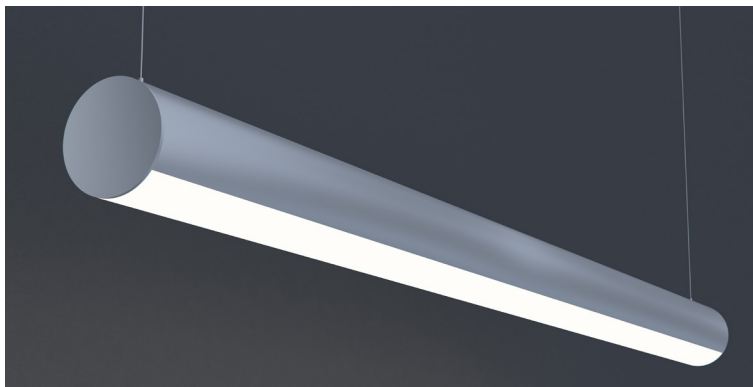

DATE	PROJECT	FIRM	TYPE
------	---------	------	------

Rounded, linear luminaire with direct lighting. For use in indoor applications where a round profile that provides continuous light is required. Suitable for suspended installation. Custom outputs and colors available.

FEATURES

- Available In Custom Lengths & Long Runs accurate up to 1/16" Accuracy
- Damp Location Rated
- CRI 90+ Standard
- 2700K, 3000K, 3500K, 4000K & 5000K Color Temperatures Available

APPLICATIONS Commercial Interiors, Retail, Hospitality, Museums, Reception Areas

CONSTRUCTION Extruded Aluminum Housing and Sheet Metal End Caps. Formed Steel gear Tray. **OPTICS** Extruded High Transmission Satin Acrylic Lens With No LED Imaging.

WARRANTY 5 Year Limited Warranty (Covers Standard Components) **FINISH** Standard Powder-Coated White. Custom RAL Colors Available