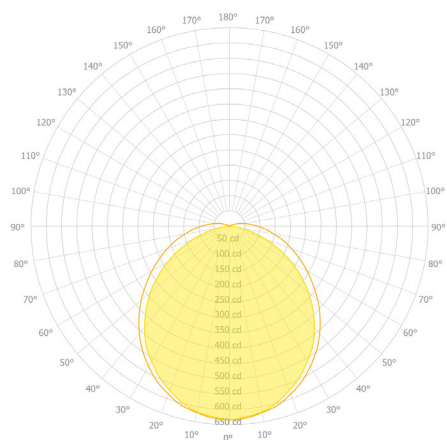

EXTRUSION DIMENSIONS

LED SYSTEM INFORMATION

	Nominal System Watts	Nominal Delivered Lumens	Nominal Efficacy
Standard (LTG1)	7.25 W/ft	675 Lm/ft	90 Lm/W
Low (LTG2)	5 W/ft	450 Lm/ft	90 Lm/W
High (LTG3)	8.75 W/ft	750 Lm/ft	86 Lm/W

DATE	PROJECT	FIRM	TYPE
------	---------	------	------

KCRD3-LED 4FT LTG1 3500K
 DELIVERED LUMENS: 2,701 Lm
 TOTAL WATTS: 30W
 EFFICACY: 93 Lumens/Watt

ZONAL LUMEN SUMMARY

ZONE	LUMENS	% LAMP	% FIXTURE
0.00 - 30.00	723.37	21.64	25.95
0.00 - 40.00	1172.74	35.09	42.07
0.00 - 60.00	2043.39	61.14	73.30
0.00 - 90.00	2701.37	80.82	96.90
90.00 - 120.00	0.00	0.00	0.00
90.00 - 150.00	0.00	0.00	0.00
90.00 - 180.00	0.00	0.00	0.00
0.00 - 180.00	2701.37	83.40	100.00

KCRD3-LED 4FT LTG2 3500K
 DELIVERED LUMENS: 3,694Lm
 TOTAL WATTS: 20W
 EFFICACY: 93 Lumens/Watt

ZONAL LUMEN SUMMARY

ZONE	LUMENS	% LAMP	% FIXTURE
0.00 - 30.00	486.28	21.64	25.95
0.00 - 40.00	788.04	35.08	42.06
0.00 - 60.00	1373.27	61.13	73.29
0.00 - 90.00	1815.80	80.82	96.91
90.00 - 120.00	0.00	0.00	0.00
90.00 - 150.00	0.00	0.00	0.00
90.00 - 180.00	0.00	0.00	0.00
0.00 - 180.00	1873.77	83.40	100.00

KCRD3-LED 4FT LTG3 3500K
 DELIVERED LUMENS: 3,026Lm
 TOTAL WATTS: 35W
 EFFICACY: 86 Lumens/Watt

ZONAL LUMEN SUMMARY

ZONE	LUMENS	% LAMP	% FIXTURE
0.00 - 30.00	810.49	21.64	25.94
0.00 - 40.00	1314.29	35.08	42.06
0.00 - 60.00	2290.27	61.14	73.30
0.00 - 90.00	3028.00	80.83	96.91
90.00 - 120.00	0.00	0.00	0.00
90.00 - 150.00	0.00	0.00	0.00
90.00 - 180.00	0.00	0.00	0.00
0.00 - 180.00	3124.60	83.41	100.00