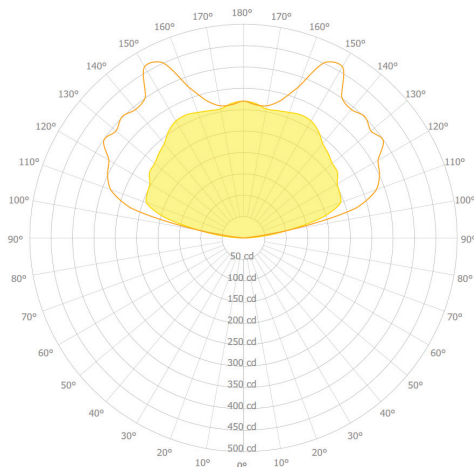

EXTRUSION DIMENSIONS

LED SYSTEM INFORMATION

	Nominal System Watts	Nominal Delivered Lumens	Nominal Efficacy
Standard (LTG1)	7.25 W/ft	620 Lm/ft	85 Lm/W
Low (LTG2)	5 W/ft	425 Lm/ft	85 Lm/W
High (LTG3)	8.75 W/ft	710 Lm/ft	82 Lm/W

Based on a 3500K luminaire using one driver. Please consult factory for custom lumen outputs & wattage.

ORDERING 1 2 3 4 5 6 7 8 9

1 - FIXTURE ID KCLO LED UP	2 - LENGTH 4 - 4 ft 8 - 8 ft	3 - COLOR TEMP 30 - 3000K/90 CRI 35 - 3500K/90 CRI 40 - 4000K/90 CRI 50 - 5000K/90 CRI TW* - Tunable White RGBW* - RGB + 3000K *Must use DMX Driver (Remote)	4 - LED SYSTEM LTG1 - Standard LTG2 - Low LTG3 - High C - Custom Output (ie-C550Lm/ft)	5 - VOLTAGE UNV - Universal (120/277V)	6 - DRIVER DB - Standard 10% Dimming (0-10V) DB1% - 1% Dimming (0-10V) LTEA* - Lutron 2-wire 1% Dimming L3DA* - Lutron 3-wire 1% Dimming LDE1* - Lutron Digital EcoSystem LDE5* - 5 Series EcoSystem; 5% Dimming *Refer to 'Electrical' Information Above DMX - For Color Tuning and RGBW
--------------------------------------	---	--	---	--	--

DATE	PROJECT	FIRM	TYPE
------	---------	------	------

DIMENSIONS/SUSPENSION POINTS

DATE _____ PROJECT _____ FIRM _____ TYPE _____

PHOTOMETRICS

KCLO LED UP 4FT LTG1 3500K
 DELIVERED LUMENS: 2,479Lm
 TOTAL WATTS: 29W
 EFFICACY: 85 Lumens/Watt

ZONAL LUMEN SUMMARY

ZONE	LUMENS	% LAMP	% FIXTURE
0.00 - 30.00	0.00	0.00	0.00
0.00 - 40.00	0.00	0.00	0.00
0.00 - 60.00	0.00	0.00	0.00
0.00 - 90.00	0.20	0.01	0.01
90.00 - 120.00	884.34	23.28	35.67
90.00 - 150.00	2048.31	53.92	82.62
90.00 - 180.00	2479.04	65.26	99.99
0.00 - 180.00	2479.24	65.27	100.00