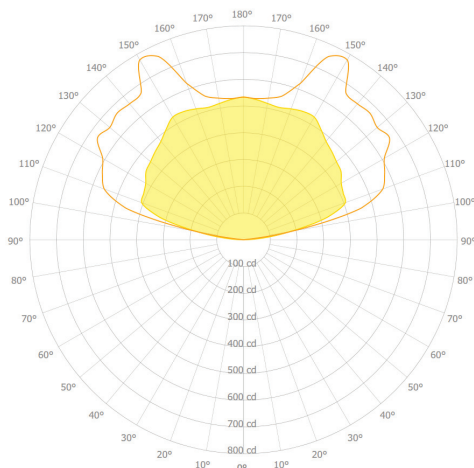

EXTRUSION DIMENSIONS

LED SYSTEM INFORMATION

	Nominal System Watts	Nominal Delivered Lumens	Nominal Efficacy
Standard (LTG1)	7.25 W/ft	620 Lm/ft	85 Lm/W
Low (LTG2)	5 W/ft	425 Lm/ft	85 Lm/W
High (LTG3)	8.75 W/ft	710 Lm/ft	82 Lm/W

DATE	PROJECT	FIRM	TYPE
------	---------	------	------

DIMENSIONS/SUSPENSION POINTS

DATE _____ PROJECT _____ FIRM _____ TYPE _____

PHOTOMETRICS

KCLO LED UP 4FT LTG1 3500K
 DELIVERED LUMENS: 2,479Lm
 TOTAL WATTS: 29W
 EFFICACY: 85 Lumens/Watt

ZONAL LUMEN SUMMARY

ZONE	LUMENS	% LAMP	% FIXTURE
0.00 - 30.00	0.00	0.00	0.00
0.00 - 40.00	0.00	0.00	0.00
0.00 - 60.00	0.00	0.00	0.00
0.00 - 90.00	0.20	0.01	0.01
90.00 - 120.00	884.34	23.28	35.67
90.00 - 150.00	2048.31	53.92	82.62
90.00 - 180.00	2479.04	65.26	99.99
0.00 - 180.00	2479.24	65.27	100.00

KCLO LED UP 4FT LTG2 3500K
 DELIVERED LUMENS: 1700Lm
 TOTAL WATTS: 20W
 EFFICACY: 85 Lumens/Watt

ZONAL LUMEN SUMMARY

ZONE	LUMENS	% LAMP	% FIXTURE
0.00 - 30.00	0.00	0.00	0.00
0.00 - 40.00	0.00	0.00	0.00
0.00 - 60.00	0.00	0.00	0.00
0.00 - 90.00	0.13	0.00	0.01
90.00 - 120.00	606.16	23.27	35.65
90.00 - 150.00	1404.30	53.91	82.59
90.00 - 180.00	1700.13	65.27	99.99
0.00 - 180.00	1700.26	65.27	100.00