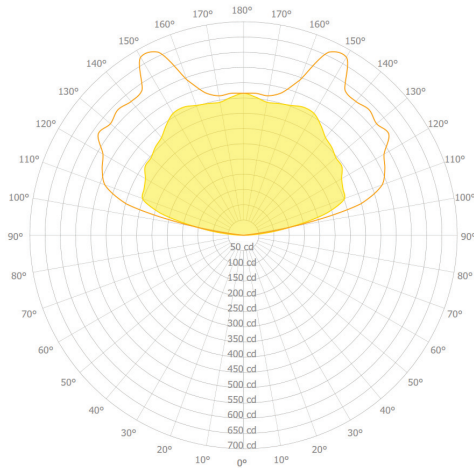

EXTRUSION DIMENSIONS

LED SYSTEM INFORMATION

	Nominal System Watts	Nominal Delivered Lumens	Nominal Efficacy
Standard (LTG1)	7.25 W/ft	620 Lm/ft	85 Lm/W
Low (LTG2)	5 W/ft	425 Lm/ft	85 Lm/W
High (LTG3)	8.75 W/ft	710 Lm/ft	82 Lm/W

Based on a 3500K luminaire using one driver. Please consult factory for custom lumen outputs & wattage.

ORDERING 1 2 3 4 5 6 7 8 9

1 - FIXTURE ID KCLO LED UP	2 - LENGTH 4 - 4 ft 8 - 8 ft	3 - COLOR TEMP 30 - 3000K/90 CRI 35 - 3500K/90 CRI 40 - 4000K/90 CRI 50 - 5000K/90 CRI TW* - Tunable White RGBW* - RGB + 3000K *Must use DMX Driver (Remote)	4 - LED SYSTEM LTG1 - Standard LTG2 - Low LTG3 - High C - Custom Output (ie-C550Lm/ft)	5 - VOLTAGE UNV - Universal (120/277V)	6 - DRIVER DB - Standard 10% Dimming (0-10V) DB1% - 1% Dimming (0-10V) LTEA* - Lutron 2-wire 1% Dimming L3DA* - Lutron 3-wire 1% Dimming LDE1* - Lutron Digital EcoSystem LDE5* - 5 Series EcoSystem; 5% Dimming *Refer to 'Electrical' Information Above DMX - For Color Tuning and RGBW
--------------------------------------	---	--	---	--	--

DATE	PROJECT	FIRM	TYPE
------	---------	------	------

DIMENSIONS/SUSPENSION POINTS

DATE _____ PROJECT _____ FIRM _____ TYPE _____

PHOTOMETRICS

KCLO LED UP 4FT LTG1 3500K
 DELIVERED LUMENS: 2,479Lm
 TOTAL WATTS: 29W
 EFFICACY: 85 Lumens/Watt