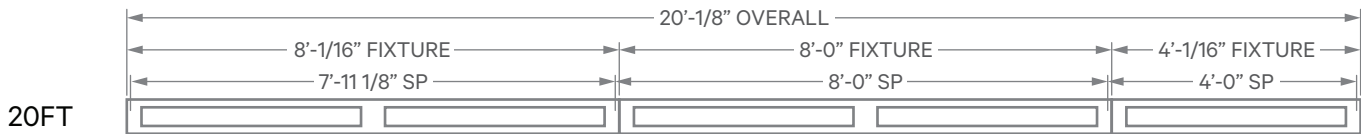

DATE	PROJECT	FIRM	TYPE

DIMENSIONS/SUSPENSION POINTS