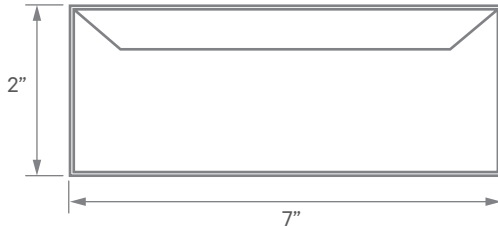

EXTRUSION DIMENSIONS

LED SYSTEM INFORMATION

	Nominal System Watts	Nominal Delivered Lumens	Nominal Efficacy
Standard (LTG1)	7.25 W/ft	620 Lm/ft	85 Lm/W
Low (LTG2)	5 W/ft	425 Lm/ft	85 Lm/W
High (LTG3)	8.75 W/ft	710 Lm/ft	82 Lm/W