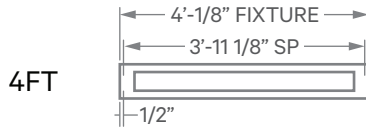

EXTRUSION DIMENSIONS

LED SYSTEM INFORMATION

	Nominal System Watts	Nominal Delivered Lumens	Nominal Efficacy
Standard (LTG1)	7.25 W/ft	620 Lm/ft	85 Lm/W
Low (LTG2)	5 W/ft	425 Lm/ft	85 Lm/W
High (LTG3)	8.75 W/ft	710 Lm/ft	82 Lm/W

Based on a 3500K luminaire using one driver. Please consult factory for custom lumen outputs & wattage.

ORDERING 1 2 3 4 5 6 7 8 9

1 - FIXTURE ID KCLO LED UP	2 - LENGTH 4 - 4 ft 8 - 8 ft	3 - COLOR TEMP 30 - 3000K/90 CRI 35 - 3500K/90 CRI 40 - 4000K/90 CRI 50 - 5000K/90 CRI TW* - Tunable White RGBW* - RGB + 3000K *Must use DMX Driver (Remote)	4 - LED SYSTEM LTG1 - Standard LTG2 - Low LTG3 - High C - Custom Output (ie-C550Lm/ft)	5 - VOLTAGE UNV - Universal (120/277V)	6 - DRIVER DB - Standard 10% Dimming (0-10V) DB1% - 1% Dimming (0-10V) LTEA* - Lutron 2-wire 1% Dimming L3DA* - Lutron 3-wire 1% Dimming LDE1* - Lutron Digital EcoSystem LDE5* - 5 Series EcoSystem; 5% Dimming *Refer to 'Electrical' Information Above DMX - For Color Tuning and RGBW
--------------------------------------	---	--	---	--	--

DATE	PROJECT	FIRM	TYPE
------	---------	------	------

DIMENSIONS/SUSPENSION POINTS

DATE _____ PROJECT _____ FIRM _____ TYPE _____

PHOTOMETRICS

KCLO LED UP 4FT LTG1 3500K
 DELIVERED LUMENS: 2,479Lm
 TOTAL WATTS: 29W
 EFFICACY: 85 Lumens/Watt