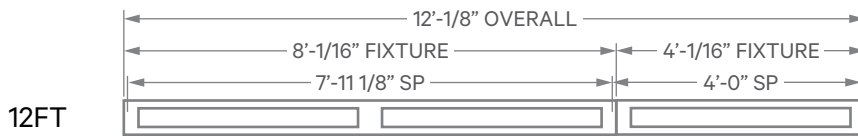

EXTRUSION DIMENSIONS

LED SYSTEM INFORMATION

	Nominal System Watts	Nominal Delivered Lumens	Nominal Efficacy
Standard (LTG1)	7.25 W/ft	620 Lm/ft	85 Lm/W
Low (LTG2)	5 W/ft	425 Lm/ft	85 Lm/W
High (LTG3)	8.75 W/ft	710 Lm/ft	82 Lm/W

Based on a 3500K luminaire using one driver. Please consult factory for custom lumen outputs & wattage.

ORDERING 1 2 3 4 5 6 7 8 9

1 - FIXTURE ID KCLO LED UP	2 - LENGTH 4 - 4 ft 8 - 8 ft	3 - COLOR TEMP 30 - 3000K/90 CRI 35 - 3500K/90 CRI 40 - 4000K/90 CRI 50 - 5000K/90 CRI TW* - Tunable White RGBW* - RGB + 3000K *Must use DMX Driver (Remote)	4 - LED SYSTEM LTG1 - Standard LTG2 - Low LTG3 - High C - Custom Output (ie-C550Lm/ft)	5 - VOLTAGE UNV - Universal (120/277V)	6 - DRIVER DB - Standard 10% Dimming (0-10V) DB1% - 1% Dimming (0-10V) LTEA* - Lutron 2-wire 1% Dimming L3DA* - Lutron 3-wire 1% Dimming LDE1* - Lutron Digital EcoSystem LDE5* - 5 Series EcoSystem; 5% Dimming *Refer to 'Electrical' Information Above DMX - For Color Tuning and RGBW
--------------------------------------	---	--	---	--	--

DATE	PROJECT	FIRM	TYPE
------	---------	------	------

DIMENSIONS/SUSPENSION POINTS

DATE _____ PROJECT _____ FIRM _____ TYPE _____

PHOTOMETRICS

KCLO LED UP 4FT LTG1 3500K
 DELIVERED LUMENS: 2,479Lm
 TOTAL WATTS: 29W
 EFFICACY: 85 Lumens/Watt