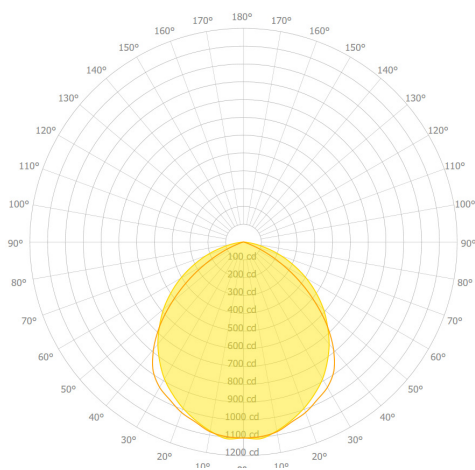

EXTRUSION DIMENSIONS

LED SYSTEM INFORMATION

	Nominal System Watts	Nominal Delivered Lumens	Nominal Efficacy
Standard (LTG1)	7.25 W/ft	575 Lm/ft	79 Lm/W
Low (LTG2)	5 W/ft	400 Lm/ft	80 Lm/W
High (LTG3)	8.75 W/ft	580 Lm/ft	75Lm/W

DATE	PROJECT	FIRM	TYPE
------	---------	------	------

CORNERS & PATTERNS

Available with illuminated corners, angles, and custom patterns. **Must consult factory for custom corners and patterns.**

Square Patterns

DATE | PROJECT | FIRM | TYPE

PHOTOMETRICS

KAY4-R 4FT LTG1 3500K
 DELIVERED LUMENS: 2,326Lm
 TOTAL WATTS: 80W
 EFFICACY: 94 Lumens/Watt

ZONAL LUMEN SUMMARY

ZONE	LUMENS	% LAMP	% FIXTURE
0.00 - 30.00	750.35	19.31	32.25
0.00 - 40.00	1223.59	31.48	52.58
0.00 - 60.00	2059.41	52.99	88.50
0.00 - 90.00	2326.99	59.87	100.00
90.00 - 120.00	0.02	0.00	0.00
90.00 - 150.00	0.02	0.00	0.00
90.00 - 180.00	0.02	0.00	0.00
0.00 - 180.00	2326.99	59.87	100.00

KAY4-R 4FT LTG2 3500K
 DELIVERED LUMENS: 1,603Lm
 TOTAL WATTS: 20W
 EFFICACY: 80 Lumens/Watt

ZONAL LUMEN SUMMARY

ZONE	LUMENS	% LAMP	% FIXTURE
0.00 - 30.00	502.62	19.30	32.22
0.00 - 40.00	819.78	31.47	52.56
0.00 - 60.00	1380.34	52.99	88.50
0.00 - 90.00	1603.74	59.88	100.00
90.00 - 120.00	0.02	0.00	0.00
90.00 - 150.00	0.02	0.00	0.00
90.00 - 180.00	0.02	0.00	0.00
0.00 - 180.00	1603.74	59.88	100.00