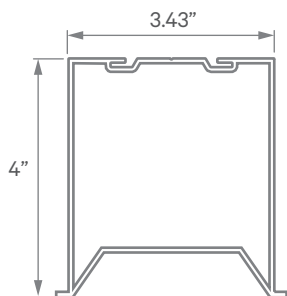

EXTRUSION DIMENSIONS

LED SYSTEM INFORMATION

	Nominal System Watts	Nominal Delivered Lumens	Nominal Efficacy
Standard (LTG1)	7.25 W/ft	575 Lm/ft	79 Lm/W
Low (LTG2)	5 W/ft	400 Lm/ft	80 Lm/W
High (LTG3)	8.75 W/ft	580 Lm/ft	75Lm/W