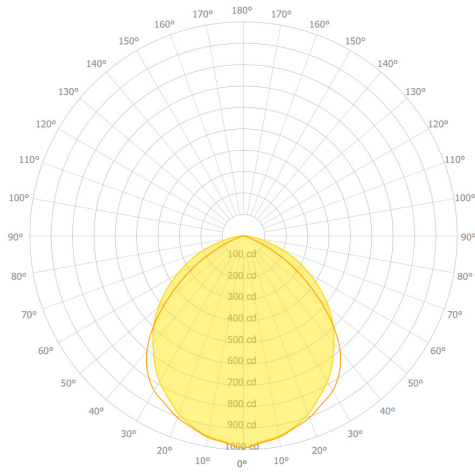

EXTRUSION DIMENSIONS

LED SYSTEM INFORMATION

	Nominal System Watts	Nominal Delivered Lumens	Nominal Efficacy
Standard (LTG1)	7.25 W/ft	575 Lm/ft	79 Lm/W
Low (LTG2)	5 W/ft	400 Lm/ft	80 Lm/W
High (LTG3)	8.75 W/ft	580 Lm/ft	75Lm/W

DATE	PROJECT	FIRM	TYPE
------	---------	------	------

CORNERS & PATTERNS

Available with illuminated corners, angles, and custom patterns. **Must consult factory for custom corners and patterns.**

Square Patterns

X Patterns

T Patterns

Custom Angles

Custom Patterns

LENS CUT OPTIONS

Straight-cut

Mitered Angle

NOTE: Straight-Cut is standard configuration, Mitered Angle is optional and must be specified.

DATE | PROJECT | FIRM | TYPE

PHOTOMETRICS

KAY4-R 4FT LTG1 3500K
 DELIVERED LUMENS: 2,326Lm
 TOTAL WATTS: 80W
 EFFICACY: 94 Lumens/Watt

ZONAL LUMEN SUMMARY

ZONE	LUMENS	% LAMP	% FIXTURE
0.00 - 30.00	750.35	19.31	32.25
0.00 - 40.00	1223.59	31.48	52.58
0.00 - 60.00	2059.41	52.99	88.50
0.00 - 90.00	2326.99	59.87	100.00
90.00 - 120.00	0.02	0.00	0.00
90.00 - 150.00	0.02	0.00	0.00
90.00 - 180.00	0.02	0.00	0.00
0.00 - 180.00	2326.99	59.87	100.00