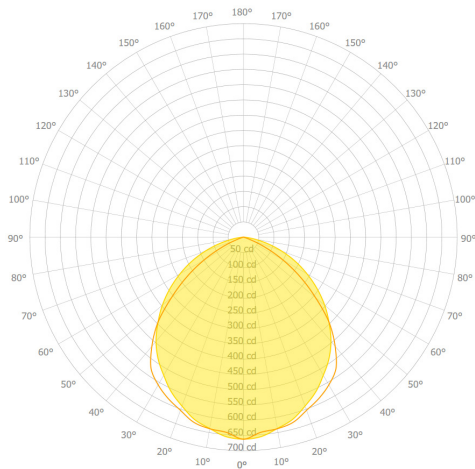

EXTRUSION DIMENSIONS

LED SYSTEM INFORMATION

	Nominal System Watts	Nominal Delivered Lumens	Nominal Efficacy
Standard (LTG1)	7.25 W/ft	575 Lm/ft	79 Lm/W
Low (LTG2)	5 W/ft	400 Lm/ft	80 Lm/W
High (LTG3)	8.75 W/ft	580 Lm/ft	75Lm/W

DATE	PROJECT	FIRM	TYPE
------	---------	------	------

CORNERS & PATTERNS

Available with illuminated corners, angles, and custom patterns. **Must consult factory for custom corners and patterns.**

Square Patterns

DATE | PROJECT | FIRM | TYPE

PHOTOMETRICS

KAY4-R 4FT LTG1 3500K
 DELIVERED LUMENS: 2,326Lm
 TOTAL WATTS: 80W
 EFFICACY: 94 Lumens/Watt

ZONAL LUMEN SUMMARY

ZONE	LUMENS	% LAMP	% FIXTURE
0.00 - 30.00	750.35	19.31	32.25
0.00 - 40.00	1223.59	31.48	52.58
0.00 - 60.00	2059.41	52.99	88.50
0.00 - 90.00	2326.99	59.87	100.00
90.00 - 120.00	0.02	0.00	0.00
90.00 - 150.00	0.02	0.00	0.00
90.00 - 180.00	0.02	0.00	0.00
0.00 - 180.00	2326.99	59.87	100.00

KAY4-R 4FT LTG2 3500K
 DELIVERED LUMENS: 1,603Lm
 TOTAL WATTS: 20W
 EFFICACY: 80 Lumens/Watt

ZONAL LUMEN SUMMARY

ZONE	LUMENS	% LAMP	% FIXTURE
0.00 - 30.00	502.62	19.30	32.22
0.00 - 40.00	819.78	31.47	52.56
0.00 - 60.00	1380.34	52.99	88.50
0.00 - 90.00	1603.74	59.88	100.00
90.00 - 120.00	0.02	0.00	0.00
90.00 - 150.00	0.02	0.00	0.00
90.00 - 180.00	0.02	0.00	0.00
0.00 - 180.00	1603.74	59.88	100.00