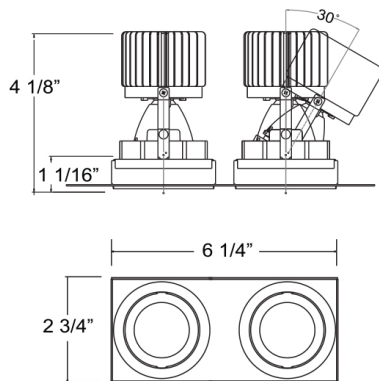

K36025-35, 2-LIGHT GIMBAL TRIMLESS, 15W LED

Product Details

Item No.	:	K36025-35-02
Finish	:	White
Shade	:	White
Length	:	6.25"
Width	:	2.75"
Height	:	4.13"
Est. Weight	:	4.6 lbs
Approval	:	

BULB DETAILS

ITEM NO.	FINISH	SHADE
K36025-35-01	Black	Black
K36025-35-02	White	White

TECHNICAL DETAILS

Beam Angle	:	40 degrees
------------	---	------------