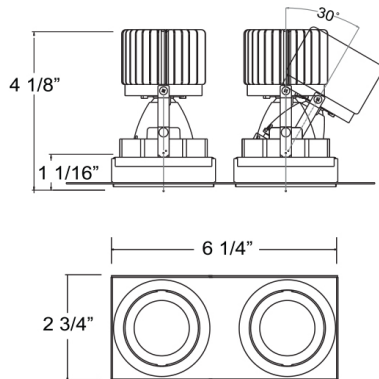

K36025-30, 2-LIGHT GIMBAL TRIMLESS, 15W LED

Product Details

Item No.	:	K36025-30-02
Finish	:	White
Shade	:	White
Length	:	6.25"
Width	:	2.75"
Height	:	4.13"
Est. Weight	:	4.6 lbs
Approval	:	

BULB DETAILS

ITEM NO.	FINISH	SHADE
K36025-30-01	Black	Black
K36025-30-02	White	White

TECHNICAL DETAILS

Beam Angle	:	40 degrees
------------	---	------------